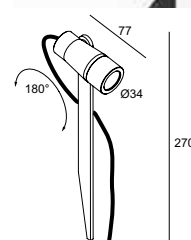

FULL INFO TECHNICAL CHAPTER

OPTIONS

INSTALLATION

CBOX 140 x 140 x 173 142 x 142 x 300
216 12 00

IP68 CONNECTION KIT 95 x 45 x 25
216 12 01

IP68 CONNECTOR 3P Ø 23 x 68
216 12 02

CONTROL GEAR

LED POWER SUPPLY
ALL INFO ON FOLD-OUT COVER

KIX S

CRI > 80

3000 K

KIX S

LED [A] 1,1W / 120lm / 350mA
LED [A] 1,6W / 168lm / 500mA
LED [A] 2,3W / 223lm / 700mA

232 08 831 ◊
◊ = A / N

ADJUSTABLE
INCL. 1 x CABLE H05 RN-F 2 x 1mm² 2m

◊ ◊ **CE** **0,3** IP65

OPTIONS
CBOX
IP68 CONNECTION KIT
IP68 CONNECTOR 3P
LED POWER SUPPLY 350-700mA-DC / DIM

KIX S PIN

LED [A] 1,1W / 120lm / 350mA
LED [A] 1,6W / 168lm / 500mA
LED [A] 2,3W / 223lm / 700mA

232 09 831 ◊
◊ = A / N

ADJUSTABLE
INCL. 1 x CABLE H05 RN-F 2 x 1mm² 2m

◊ ◊ **CE** **0,3** IP65

OPTIONS
CBOX
IP68 CONNECTION KIT
IP68 CONNECTOR 3P
LED POWER SUPPLY 350-700mA-DC / DIM