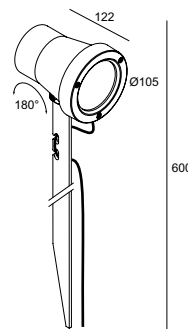

CRI > 90

KIX SSP PIN

3000 K

LED [F] 3,2W / 243lm / 1050mA
LED [F] 4,3W / 279lm / 1400mA

232 11 939 ◊
◊ = A / N

ADJUSTABLE
◊ CE [0,9] IP65

OPTIONS
CBOX
IP68 CONNECTION KIT
IP68 CONNECTOR 3P
LED POWER SUPPLY 1050-1400mA-DC / DIM
ACCESSORIES
KAP KIX
HONEYCOMB KIX

CRI > 90

KIX

3000 K

LED 7,1W / 774lm / 350mA

232 10 811 931 ◊
◊ = A / N

232 10 811 932 ◊
◊ = A / N

232 10 811 933 ◊
◊ = A / N

232 10 811 930 ◊
◊ = A / N

ADJUSTABLE
100-240V / 50-60Hz
◊ CE [0,9] IP65

ACCESSORIES
KAP KIX
HONEYCOMB KIX

CRI > 90

KIX PIN

3000 K

LED 7,1W / 774lm / 350mA

232 11 811 931 ◊
◊ = A / N

232 11 811 932 ◊
◊ = A / N

232 11 811 933 ◊
◊ = A / N

232 11 811 930 ◊
◊ = A / N

ADJUSTABLE
INCL. 1 x CABLE H05 RN-F 2 x 1mm² 2m
100-240V / 50-60Hz
◊ CE [1,2] IP65

OPTIONS
CBOX
IP68 CONNECTION KIT
IP68 CONNECTOR 3P
ACCESSORIES
KAP KIX
HONEYCOMB KIX

CRI > 90

KIX HP

3000 K

LED [J] 16,8W / 1995lm / 500mA

232 10 21 931 ◊
◊ = A / N

232 10 21 932 ◊
◊ = A / N

232 10 21 933 ◊
◊ = A / N

ADJUSTABLE
EXCL. LED POWER SUPPLY 500mA-DC
◊ CE [0,7] IP65

OPTIONS
LED POWER SUPPLY 500mA-DC / DIM
ACCESSORIES
KAP KIX
HONEYCOMB KIX

CRI > 90

KIX HP PIN

3000 K

LED [J] 16,8W / 1995lm / 500mA

232 11 21 931 ◊
◊ = A / N

232 11 21 932 ◊
◊ = A / N

232 11 21 933 ◊
◊ = A / N

ADJUSTABLE
INCL. 1 x CABLE H05 RN-F 2 x 1mm² 2m
EXCL. LED POWER SUPPLY 500mA-DC
◊ CE [1,0] IP65

OPTIONS
CBOX
IP68 CONNECTION KIT
IP68 CONNECTOR 3P
LED POWER SUPPLY 500mA-DC / DIM
ACCESSORIES
KAP KIX
HONEYCOMB KIX