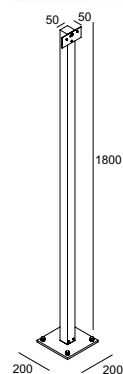

615mm 226 23 57 ◊
◊ = A / G

1000mm 226 23 97 ◊
◊ = A

E27Ls / 100-240V / 50-60Hz

◊ CE IP54

OPTIONS

- CBOX
- IP68 CONNECTION KIT
- IP68 CONNECTOR 3P
- PLATE 3

FULL INFO TECHNICAL CHAPTER

OPTIONS

INSTALLATION

CBOX 216 12 00	140 x 140 x 173	142 x 142 x 300	
IP68 CONNECTION KIT 216 12 01	95 x 45 x 25		
IP68 CONNECTOR 3P 216 12 02	Ø 23 x 68		

VISIONAIR + VISION S OUT LED

VISIONAIR

VISIONAIR

278 28 00 ◇
◇ = A