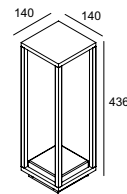

CRI > 80	MONTUR S P LED
3000 K	LED 6,3W / 808lm / 350mA
	320mm 232 432 83 ◇ 3,3 ◇ = A / B
	670mm 232 472 83 ◇ 5,0 ◇ = A / B
	920mm 232 492 83 ◇ 6,4 ◇ = A / B
INCL. GLASS OPAL 100-240V / 50-60Hz ◇ CE IP55	
OPTIONS CBOX IP68 CONNECTION KIT IP68 CONNECTOR 3P PLATE 3	

CRI > 80	MONTUR S P LED TW
2200 K 3000 K	LED 7W / 480lm (2200K) / 350mA LED 4,2W / 560lm (3000K) / 350mA
	320mm 232 432 99 ◇ 3,3 ◇ = A / B
	670mm 232 472 99 ◇ 5,0 ◇ = A / B
	920mm 232 492 99 ◇ 6,4 ◇ = A / B
INCL. GLASS OPAL 100-240V / 50-60Hz CABLING 2 CIRCUITS □ CE IP55	
OPTIONS CBOX IP68 CONNECTION KIT IP68 CONNECTOR 3P PLATE 3	

CRI > 80	MONTUR L P LED
3000 K	LED CLUSTER 13,3W / 1250lm / 350mA
FE	232 659 83 ◇ ◇ = B
MAINS DIMMING (FE) 100-240V / 50-60Hz □ CE 1,6 IP54	
OPTIONS CBOX IP68 CONNECTION KIT IP68 CONNECTOR 3P PLATE 3