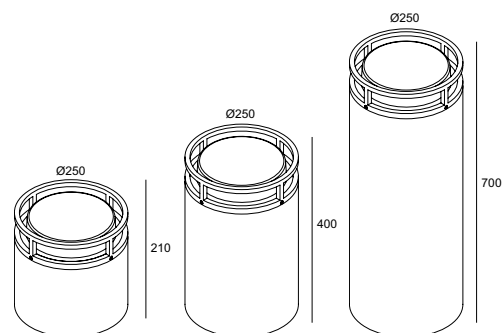

CRI > 80

MONTUR R P LED

3000 K

LED CLUSTER 6,3W / 840lm / 350mA

210mm **232 722 83** ◇
◇ = B

400mm **232 742 83** ◇
◇ = B

700mm **232 772 83** ◇
◇ = B

INCL. GLASS OPAL
100-240V / 50-60Hz

CE IP55

OPTIONS

CBOX
IP68 CONNECTION KIT
IP68 CONNECTOR 3P