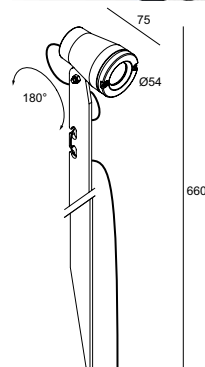

KIX M

CRI > 90

KIX M

KIX M PIN

3000
K

LED 6,4W / 587lm / 350mA

LED [D] 6,4W / 587lm / 350mA

232 12 933 ◇
◇ = A / N

232 13 933 ◇
◇ = A / N

ADJUSTABLE
INCL. 1 x KAP STRIPER B (REMOVABLE)
100-240V / 50-60Hz

CE 0,9 IP65

ADJUSTABLE
INCL. 1 x CABLE H05 RN-F 2 x 1mm² 2m
INCL. 1 x KAP STRIPER B (REMOVABLE)

CE 0,6 IP55

OPTIONS

CBOX
IP68 CONNECTION KIT
IP68 CONNECTOR 3P
LED POWER SUPPLY 350mA-DC / DIM

CRI > 80

3000
K

LED [B] 3,3W / 307lm / 1050mA

232 13 831 ◇
◇ = A / N

ADJUSTABLE
INCL. 1 x CABLE H05 RN-F 2 x 1mm² 2m
INCL. 1 x KAP STRIPER B (REMOVABLE)

CE 0,6 IP55

OPTIONS

CBOX
IP68 CONNECTION KIT
IP68 CONNECTOR 3P
LED POWER SUPPLY 1050mA-DC / DIM