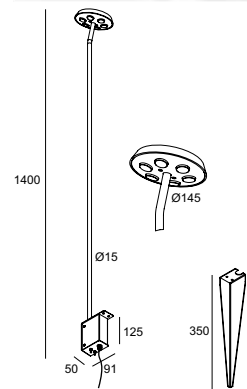

TOURNESOL

CRI > 80

TOURNESOL

3000 K

6 x LED [A] 1,1W / 120lm / 350mA

314 16 26 ◇
◇ = G

INCL. 1 x CABLE H05 RN-F 2 x 1mm² 2m
120-240V / 50-60Hz
INCL. PIN

IP54

OPTIONS

- CBOX
- IP68 CONNECTION KIT
- IP68 CONNECTOR 3P