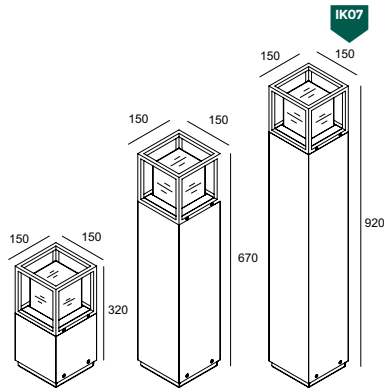

CRI > 80	MONTUR S P LED
3000 K	LED 6,3W / 808lm / 350mA
	320mm 232 432 83 ◇ 3,3 ◇ = A / B
	670mm 232 472 83 ◇ 5,0 ◇ = A / B
	920mm 232 492 83 ◇ 6,4 ◇ = A / B
INCL. GLASS OPAL 100-240V / 50-60Hz ◇ CE IP55	
OPTIONS CBOX IP68 CONNECTION KIT IP68 CONNECTOR 3P PLATE 3	

CRI > 80	MONTUR S P LED TW
2200 K 3000 K	LED 7W / 480lm (2200K) / 350mA LED 4,2W / 560lm (3000K) / 350mA
	320mm 232 432 99 ◇ 3,3 ◇ = A / B
	670mm 232 472 99 ◇ 5,0 ◇ = A / B
	920mm 232 492 99 ◇ 6,4 ◇ = A / B
INCL. GLASS OPAL 100-240V / 50-60Hz CABLING 2 CIRCUITS □ CE IP55	
OPTIONS CBOX IP68 CONNECTION KIT IP68 CONNECTOR 3P PLATE 3	

CRI > 80	MONTUR L P LED
3000 K	LED CLUSTER 13,3W / 1250lm / 350mA
FE	232 659 83 ◇ ◇ = B
MAINS DIMMING (FE) 100-240V / 50-60Hz □ CE 1,6 IP54	
OPTIONS CBOX IP68 CONNECTION KIT IP68 CONNECTOR 3P PLATE 3