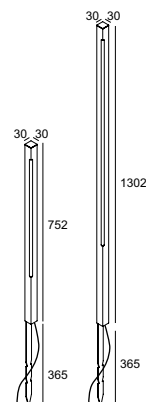

IP68 CONNECTOR 3P Ø23 x 68
216 12 02

CONTROL GEAR

LED POWER SUPPLY 146 x 55 x 19
24V-DC / 20W
300 89 24 20

LED POWER SUPPLY 242 x 46 x 36
24V-DC / 40W
300 89 24 40

LED POWER SUPPLY 215 x 44 x 31
24V-DC / 60W
300 89 24 60

LED POWER SUPPLY 250 x 50 x 34
24V-DC / 80W
300 89 24 80 ED1

LED POWER SUPPLY 260 x 60 x 49
24V-DC / 150W
300 89 24 150

CRI > 80

STIEVIE

3000 K

LED TUBE 6W / 374lm / 24V-DC

750mm **270 73 075** ◇
 0,8 ◇ = N