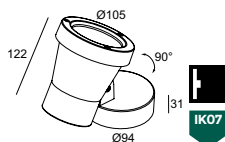

KIX

CRI > 90

KIX SSP

3000 K

LED [F] 3,2W / 243lm / 1050mA
LED [F] 4,3W / 279lm / 1400mA

232 10 939 ◊
◊ = A / N

ADJUSTABLE
◊ CE [0,9] IP65

OPTIONS
LED POWER SUPPLY 1050-1400mA-DC / DIM
ACCESSORIES
KAP KIX
HONEYCOMB KIX