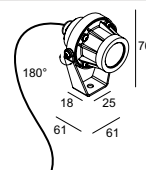

FULL INFO TECHNICAL CHAPTER

OPTIONS

INSTALLATION

CBOX 216 12 00	140 x 140 x 173	142 x 142 x 300	
CBOX 350mA / 10W 216 14 35	140 x 140 x 173	142 x 142 x 300	
IP68 CONNECTION KIT 216 12 01	95 x 45 x 25		
IP68 CONNECTOR 3P 216 12 02	Ø 23 x 68		
PIN 7 229 01 07	Ø4,5 x 315		

CONTROL GEAR

LED POWER SUPPLY
ALL INFO ON FOLD-OUT COVER

INDUSTRIAL S

CRI > 80

INDUSTRIAL S

4000
K

LED [A] 1,1W / 130lm / 350mA
LED [A] 1,6W / 181lm / 500mA
LED [A] 2,3W / 242lm / 700mA

LENS
SP
10°

306 01 04 ◊
◊ = A

3000
K

LED [A] 1,1W / 120lm / 350mA
LED [A] 1,6W / 168lm / 500mA
LED [A] 2,3W / 223lm / 700mA

LENS
SP
10°

306 01 02 ◊
◊ = A

INCL. 1 x CABLE HO5 RN-F 2 x 0,75mm² 2m

CE 0,2 IP67

OPTIONS

CBOX / CBOX 350mA
IP68 CONNECTION KIT
IP68 CONNECTOR 3P
PIN 7
LED POWER SUPPLY 350-700mA-DC / DIM