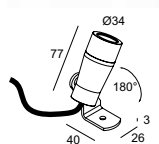

FULL INFO TECHNICAL CHAPTER

OPTIONS

INSTALLATION

CBOX 140 x 140 x 173 142 x 142 x 300
216 12 00

IP68 CONNECTION KIT 95 x 45 x 25
216 12 01

IP68 CONNECTOR 3P Ø 23 x 68
216 12 02

CONTROL GEAR

LED POWER SUPPLY
ALL INFO ON FOLD-OUT COVER

KIX S

CRI > 80

3000 K

KIX S

LED [A] 1,1W / 120lm / 350mA
LED [A] 1,6W / 168lm / 500mA
LED [A] 2,3W / 223lm / 700mA

232 08 831 ◊
◊ = A / N

ADJUSTABLE
INCL. 1 x CABLE H05 RN-F 2 x 1mm² 2m

◊ ◊ **CE** **0,3** IP65

OPTIONS
CBOX
IP68 CONNECTION KIT
IP68 CONNECTOR 3P
LED POWER SUPPLY 350-700mA-DC / DIM

KIX S PIN

LED [A] 1,1W / 120lm / 350mA
LED [A] 1,6W / 168lm / 500mA
LED [A] 2,3W / 223lm / 700mA

232 09 831 ◊
◊ = A / N

ADJUSTABLE
INCL. 1 x CABLE H05 RN-F 2 x 1mm² 2m

◊ ◊ **CE** **0,3** IP65

OPTIONS
CBOX
IP68 CONNECTION KIT
IP68 CONNECTOR 3P
LED POWER SUPPLY 350-700mA-DC / DIM