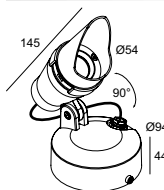

KIX M

CRI > 90

KIX M

KIX M PIN

3000
K

LED 6,4W / 587lm / 350mA

LED [D] 6,4W / 587lm / 350mA

232 12 933 ◇
◇ = A / N

232 13 933 ◇
◇ = A / N

ADJUSTABLE
INCL. 1 x KAP STRIPER B (REMOVABLE)
100-240V / 50-60Hz

CE 0,9 IP65

ADJUSTABLE
INCL. 1 x CABLE H05 RN-F 2 x 1mm² 2m
INCL. 1 x KAP STRIPER B (REMOVABLE)

CE 0,6 IP55

OPTIONS

CBOX
IP68 CONNECTION KIT
IP68 CONNECTOR 3P
LED POWER SUPPLY 350mA-DC / DIM

CRI > 80

3000
K

LED [B] 3,3W / 307lm / 1050mA

232 13 831 ◇
◇ = A / N

ADJUSTABLE
INCL. 1 x CABLE H05 RN-F 2 x 1mm² 2m
INCL. 1 x KAP STRIPER B (REMOVABLE)

CE 0,6 IP55

OPTIONS

CBOX
IP68 CONNECTION KIT
IP68 CONNECTOR 3P
LED POWER SUPPLY 1050mA-DC / DIM