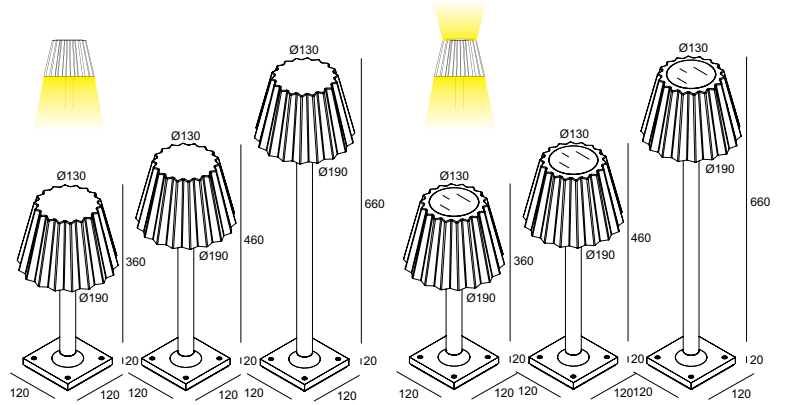

FULL INFO TECHNICAL CHAPTER

OPTIONS

INSTALLATION

CBOX 216 12 00	140 x 140 x 173	142 x 142 x 300	
IP68 CONNECTION KIT 216 12 01	95 x 45 x 25		
IP68 CONNECTOR 3P 216 12 02	Ø23 x 68		
PIN 3 229 01 03	Ø108 x 404		

BUTLER P 30

CRI > 90	BUTLER P 30	BUTLER P 30 DOWN-UP
3000 K	LED CLUSTER 16W / 1216lm	LED CLUSTER 6W / 600lm (UP) LED CLUSTER 10W / 760lm (DOWN)
FE	380mm 222 03 11 93 ◇ ◇ = A / B 1,4	380mm 222 03 12 93 ◇ ◇ = A / B 1,6
	480mm 222 03 21 93 ◇ ◇ = A / B 1,6	480mm 222 03 22 93 ◇ ◇ = A / B 1,8
	680mm 222 03 31 93 ◇ ◇ = A / B 1,8	680mm 222 03 32 93 ◇ ◇ = A / B 2,0
	220-240V / 50-60Hz MAINS DIMMING (FE) ◇ CE IP56 OPTIONS CBOX IP68 CONNECTION KIT IP68 CONNECTOR 3P PIN 3	220-240V / 50-60Hz MAINS DIMMING (FE) ◇ CE IP56 OPTIONS CBOX IP68 CONNECTION KIT IP68 CONNECTOR 3P PIN 3

DESIGN BY ARIK LEVY & DELTA LIGHT®
WWW.DELTALIGHT.COM/BUTLERBYARIKLEVY