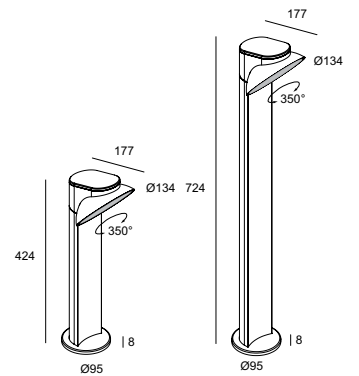

FULL INFO TECHNICAL CHAPTER

OPTIONS

INSTALLATION		
CBOX 216 12 00	140 x 140 x 173	142 x 142 x 300
IP68 CONNECTION KIT 216 12 01	95 x 45 x 25	
IP68 CONNECTOR 3P 216 12 02	Ø23 x 68	
PIN 11 229 01 11	41 x 79 x 403	

TWEETER X P