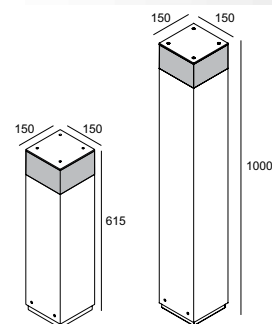

MR. SENIOR

Mr. SENIOR

- 1 x TCA-SE max.20W
- 1 x TC-SB max.16W

615mm 226 23 57 ◊
◊ = A / G

1000mm 226 23 97 ◊
◊ = A

E27Ls / 100-240V / 50-60Hz

◊ CE IP54

OPTIONS

- CBOX
- IP68 CONNECTION KIT
- IP68 CONNECTOR 3P
- PLATE 3