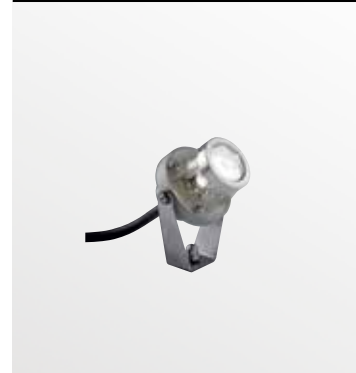

CONTROL GEAR

LED POWER SUPPLY
ALL INFO ON FOLD-OUT COVER

INDUSTRIAL S

CRI > 80

INDUSTRIAL S

4000
K

LED [A] 1,1W / 130lm / 350mA
LED [A] 1,6W / 181lm / 500mA
LED [A] 2,3W / 242lm / 700mA

LENS
SP
10°